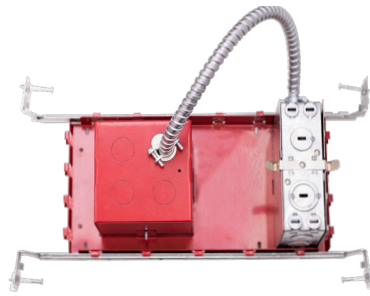

Technical Specifications

Mechanical:

- Die formed #16 gauge galvanized steel construction, Up to 120 minutes fire-rated L500 (floor-ceiling) & P500 (roof-ceiling) design.
- ETL Certificates ASTM E283 certified Air Tight
- UL 263 certificated up to 2 hour fire-rated
- Maximum Load: 50.70 Lbs.
- Suitable for Damp Locations

Other Models:

- ICF4SJBB

Phone: (877) 805-2252 | Fax: (877) 805-2252
www.westgatemfg.com | www.westgatecontrols.co

Other Views:

Side View

Top View

Bottom View

**Westgate Compatible Surface Mount Fixtures:
DLS-MCT SERIES**