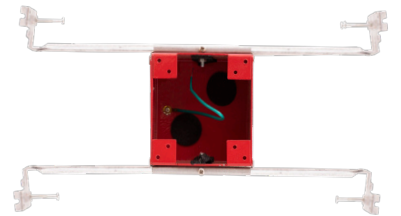

Bottom View