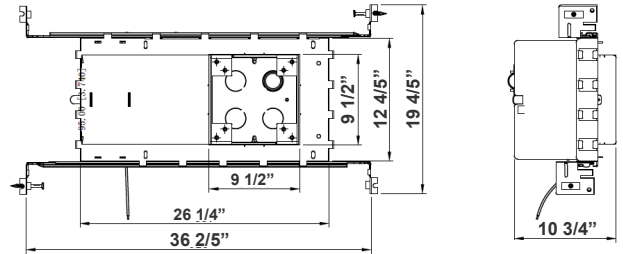

4" Fire-Rated Junction Box Housing For LED Surface
Mount Down Lights & J-Box Recessed Lights

36 2/5"(H) x 36 2/5"(W) x 10 3/4"(D)

Features

- Type IC Rated for Direct Contact With Insulation; Complies With The Standard of UL for Luminaires (UL 1598)
- ETL Listed for 2-Hour Fire Resistance to Meet and Exceed Strict Fire UL 263 Safety Code
- Meets Title 24 Requirements
- Rated for Direct Contact With IC Insulation
- LED quick connector provided
- ETL ASTM E283/E283M-19 Air Tight certified
- Integrated Non-Combustible Insulation Acts As a Sound Barrier Minimizing Sound Transfer Between Floors
- Light Fixtures Sold Separately

Technical Specifications

Mechanical:

- Die formed #16 gauge galvanized steel construction, Up to 120 minutes fire-rated L500 (floor-ceiling) & P500 (roof-ceiling) design.
- ETL Certificates ASTM E283 certified Air Tight
- UL 263 certificated up to 2 hour fire-rated
- Maximum Load: 50.70 Lbs.
- Suitable for Damp Locations

Junction Box:

- Pre-wired junction box provided with (5) 1/2" and (1) 3/4" knockouts, (4) knockouts for 12/2 or 14/2 NM cable and ground wire.
- Maximum of 8 #12 AWG conductors (4 in & 4 out)
- #21 gauge die-formed galvanized steel mounting frame

Housing:

- 3-1/2" deep 4" square housing fully assembled to plaster frame for ease of installation.

Hanger Bars:

- Pre-Installed #21 gauge adjustable hanger bars with True Nail easy installation in regular lumber, engineered lumber, and Laminated Beams. Integral T-Bar slots for easy installation in T-Bars. Adjustable length (14"-24") and can be repositioned 90°. Score lines allow for tool-free hanger bar size reduction. Integral leveling flange allows for single-person installation while easily aligning the housings with the joists

Applications:

- The junction box housing must be installed per the International Building Code Section 714 guidelines to maintain up to 2 hour ceiling fire rating. Precise ceiling cutout required. For use in from 1/2" to 1-1/4" ceiling thickness.
- Compatible with surface mount fixtures
- See installation sheet for detailed information

Other Models:

- ICF4SJBB

Phone: (877) 805-2252 | Fax: (877) 805-2252
www.westgatemfg.com | www.westgatecontrols.co