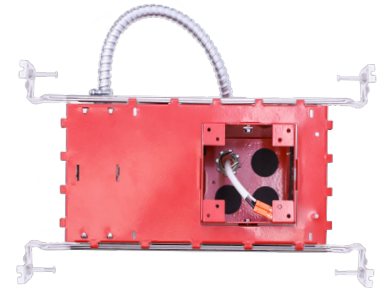

ICF SERIES Residential Lighting

ICF4SJBP
AIRTIGHT FIRE-RATED JUNCTION BOX

WESTGATE
THE FUTURE IS HERE...AND IT'S QUITE BRIGHT!

Customer Name: _____

Project Name: _____

Note: _____

Type: _____

4" Fire-Rated Junction Box Housing For LED Surface
Mount Down Lights & J-Box Recessed Lights

Technical Specifications

Mechanical:

- Die formed #16 gauge galvanized steel construction, Up to 120 minutes fire-rated L500 (floor-ceiling) & P500 (roof-ceiling) design.
- ETL Certificates ASTM E283 certified Air Tight
- UL 263 certificated up to 2 hour fire-rated
- Maximum Load: 50.70 Lbs.
- Suitable for Damp Locations

Housing:

- 3-1/2" deep 4" square housing fully assembled to plaster frame for ease of installation.

Hanger Bars:

- Pre-Installed #21 gauge adjustable hanger bars with True Nail easy installation in regular lumber, engineered lumber, and Laminated Beams. Integral T-Bar slots for easy installation in T-Bars. Adjustable length (14"-24") and can be repositioned 90°. Score lines allow for tool-free hanger bar size reduction. Integral leveling flange allows for single-person installation while easily aligning the housings with the joists

Other Models:

- ICF4SJBB

Phone: (877) 805-2252 | Fax: (877) 805-2252
www.westgatemfg.com | www.westgatecontrols.co

Other Views:

Side View

Top View

Bottom View

**Westgate Compatible Surface Mount Fixtures:
DLS-MCT SERIES**