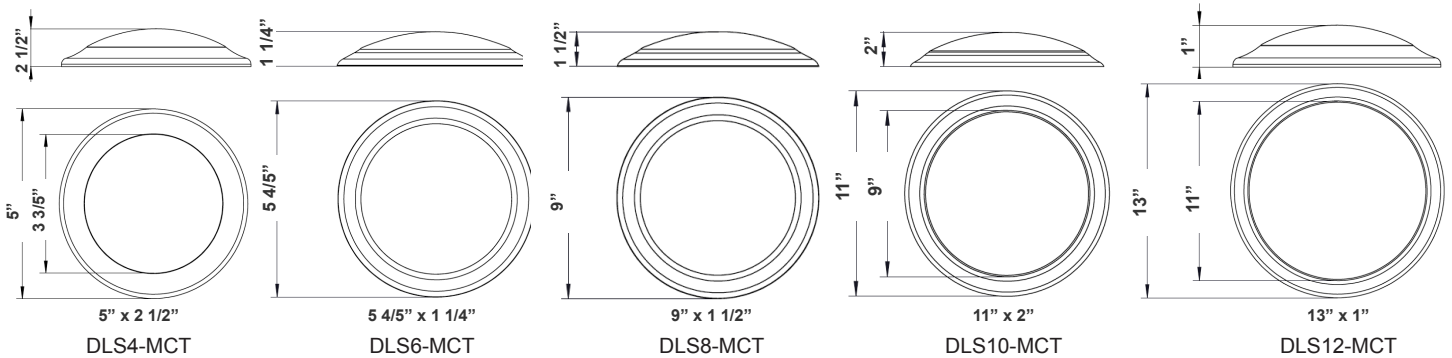

Other Views:

Side View

Top View

Bottom View

**Westgate Compatible Surface Mount Fixtures:
DLS-MCT SERIES**

DLS8-MCT

MODEL NO.	Wattage	Voltage	Lumens	Color Temp.
DLS4-MCT	9W	120V	540LM	3000K/4000K/5000K
DLS6-MCT	15W	120V	900LM	3000K/4000K/5000K
DLS8-MCT	20W	120V	1200LM	3000K/4000K/5000K
DLS10-MCT	25W	120V	1500LM	3000K/4000K/5000K
DLS12-MCT	30W	120V	1800LM	3000K/4000K/5000K