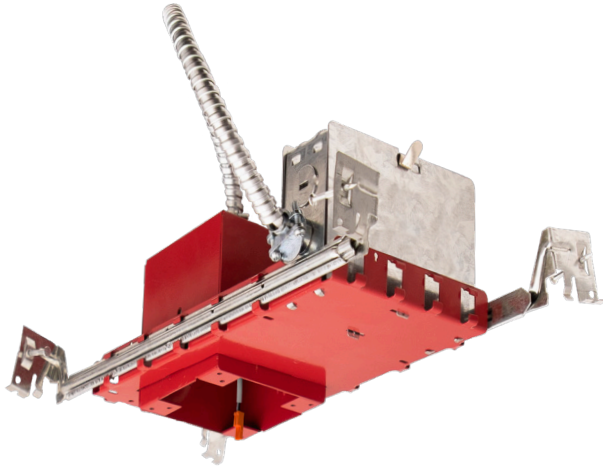

ICF SERIES Residential Lighting

ICF4SJBP
AIRTIGHT FIRE-RATED JUNCTION BOX

WESTGATE
THE FUTURE IS HERE...AND IT'S QUITE BRIGHT!

Customer Name: _____

Project Name: _____

Note: _____

Type: _____

4" Fire-Rated Junction Box Housing For LED Surface
Mount Down Lights & J-Box Recessed Lights

36 2/5"(H) x 36 2/5"(W) x 10 3/4"(D)

Features

- Type IC Rated for Direct Contact With Insulation; Complies With The Standard of UL for Luminaires (UL 1598)
- ETL Listed for 2-Hour Fire Resistance to Meet and Exceed Strict Fire UL 263 Safety Code
- Meets Title 24 Requirements
- Rated for Direct Contact With IC Insulation
- LED quick connector provided
- ETL ASTM E283/E283M-19 Air Tight certified
- Integrated Non-Combustible Insulation Acts As a Sound Barrier Minimizing Sound Transfer Between Floors
- Light Fixtures Sold Separately

Technical Specifications

Mechanical:

- Die formed #16 gauge galvanized steel construction, Up to 120 minutes fire-rated L500 (floor-ceiling) & P500 (roof-ceiling) design.
- ETL Certificates ASTM E283 certified Air Tight
- UL 263 certificated up to 2 hour fire-rated
- Maximum Load: 50.70 Lbs.
- Suitable for Damp Locations

Housing:

- 3-1/2" deep 4" square housing fully assembled to plaster frame for ease of installation.

Hanger Bars:

- Pre-Installed #21 gauge adjustable hanger bars with True Nail easy installation in regular lumber, engineered lumber, and Laminated Beams. Integral T-Bar slots for easy installation in T-Bars. Adjustable length (14"-24") and can be repositioned 90°. Score lines allow for tool-free hanger bar size reduction. Integral leveling flange allows for single-person installation while easily aligning the housings with the joists