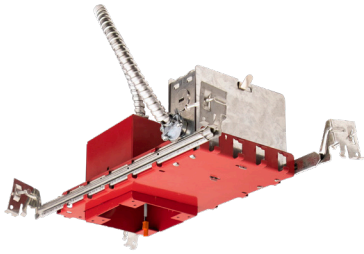

Technical Specifications

Mechanical:

- Die formed #16 gauge galvanized steel construction, Up to 120 minutes fire-rated L500 (floor-ceiling) & P500 (roof-ceiling) design.
- ETL Certificates ASTM E283 certified Air Tight
- UL 263 certificated up to 2 hour fire-rated
- Maximum Load: 50.70 Lbs.
- Suitable for Damp Locations

Housing:

- 3-1/2" deep 4" square housing fully assembled to plaster frame for ease of installation.

Hanger Bars:

- Pre-Installed #21 gauge adjustable hanger bars with True Nail easy installation in regular lumber, engineered lumber, and Laminated Beams. Integral T-Bar slots for easy installation in T-Bars. Adjustable length (14"-24") and can be repositioned 90°. Score lines allow for tool-free hanger bar size reduction. Integral leveling flange allows for single-person installation while easily aligning the housings with the joists

Other Models:

- ICF4SJBB

Phone: (877) 805-2252 | Fax: (877) 805-2252
www.westgatemfg.com | www.westgatecontrols.co

Other Views:

Side View

Top View

Bottom View

**Westgate Compatible Surface Mount Fixtures:
DLS-MCT SERIES**